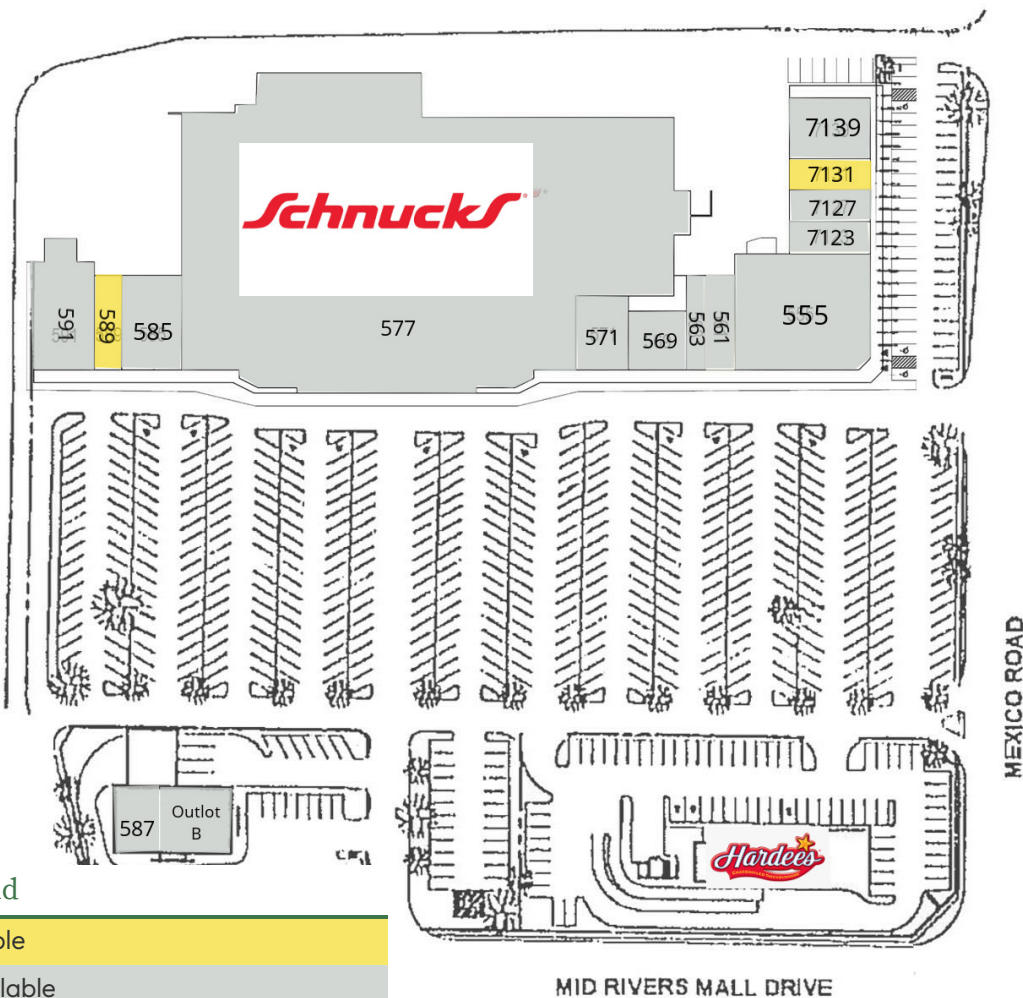

# St. Peters Square

577 MID RIVERS MALL DRIVE | ST. PETERS, MO 63376

Lot	Tenant	Size
555	Pet Supplies Plus	8,500 SF
561	Bonsai Tea House	1,423 SF
563	Great Clips	1,152 SF
569	Crown Optical	1,524 SF
571	Papa Murphy's	1,250 SF
577	Schnucks	74,672 SF
585	Chiro One	3,150 SF
587	SWIG	1,800 SF
589	Available	1,400 SF
591	AAA Auto Club	3,996 SF
7123	Mathnasium	1,110 SF
7127	Diamond Shoppe	1,110 SF
7131	Available	1,110 SF
7139	El Maguey	3,600 SF
Outlot B	Heartland Dental	2,700 SF